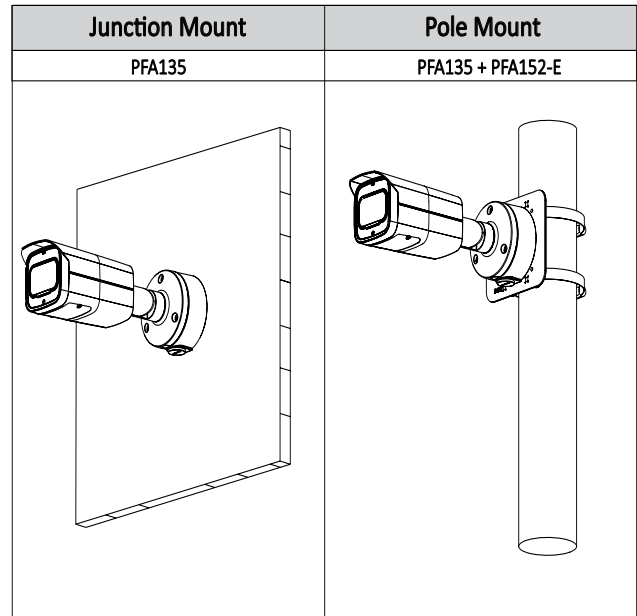

Accessories

Optional:

PFA135
Junction Box

PFA152-E
Pole Mount

Dimensions (mm/inch)